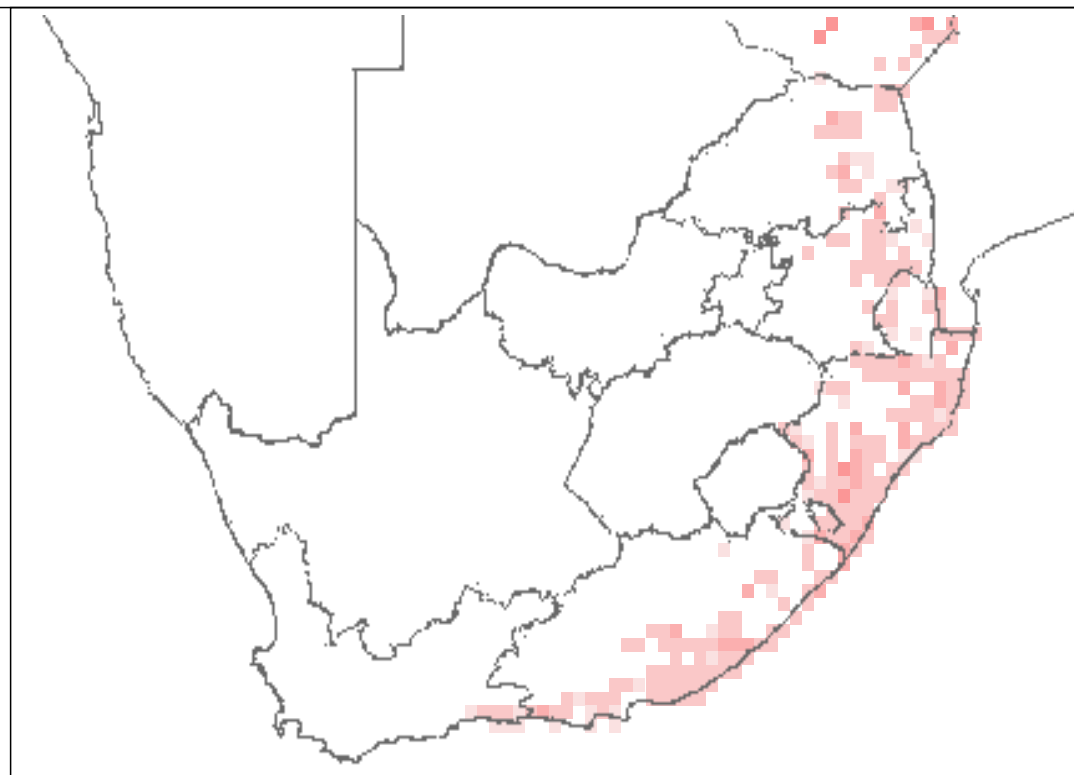

Southern African Bird Atlas Project

Species summary for:

Common name: **African Crowned (Crowned) Eagle**

Scientific name: *Stephanoaetus coronatus*

Conservation status: Near threatened

- Less than 2% reporting rate
- 2% - 25% Reporting rate
- 25 - 50% Reporting rate
- >50% Reporting rate

Occurrence:

The reporting rate (%) is the number of cards that contained the species (n), expressed as a percentage of the total number of cards for the location. The monthly breakdown indicates the percentage distribution of cards per month for which the species was recorded.