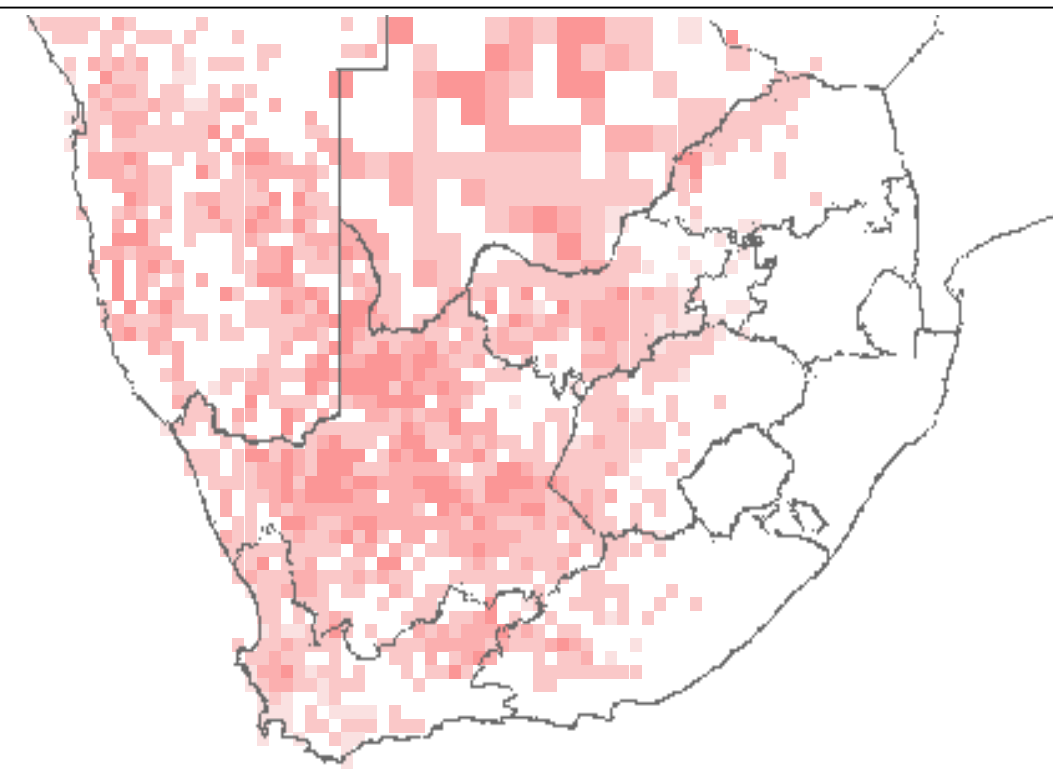

Southern African Bird Atlas Project

Species summary for:

Common name: **Grey-backed Sparrowlark
(Finchlark)**

Scientific name: *Eremopterix verticalis*

Conservation status:

- Less than 2% reporting rate
- 2% - 25% Reporting rate
- 25 - 50% Reporting rate
- >50% Reporting rate

Occurrence:

The reporting rate (%) is the number of cards that contained the species (n), expressed as a percentage of the total number of cards for the location. The monthly breakdown indicates the percentage distribution of cards per month for which the species was recorded.