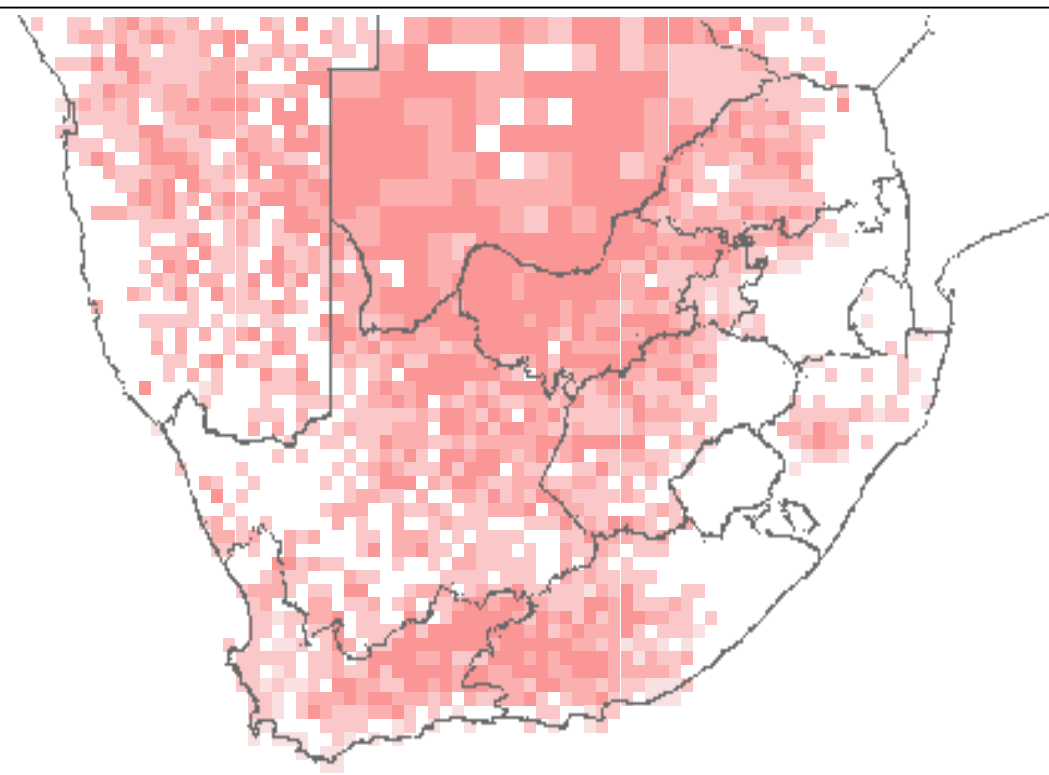

Southern African Bird Atlas Project

Species summary for:

Common name: **Chestnut-vented Tit-Babbler**

Scientific name: *Parisoma (Sylvia) subcaeruleum*

Conservation status:

- Less than 2% reporting rate
- 2% - 25% Reporting rate
- 25 - 50% Reporting rate
- >50% Reporting rate

Occurrence:

The reporting rate (%) is the number of cards that contained the species (n), expressed as a percentage of the total number of cards for the location. The monthly breakdown indicates the percentage distribution of cards per month for which the species was recorded.

Breeding:

n represents the number of cards on which confirmed breeding activity was reported. The monthly breakdown is the number of times the species was recorded breeding.

The reporting rate (%) is the number of cards that contained the species (n), expressed as a percentage of the total number of cards for the location. The monthly breakdown indicates the percentage distribution of cards per month for which the species was recorded.